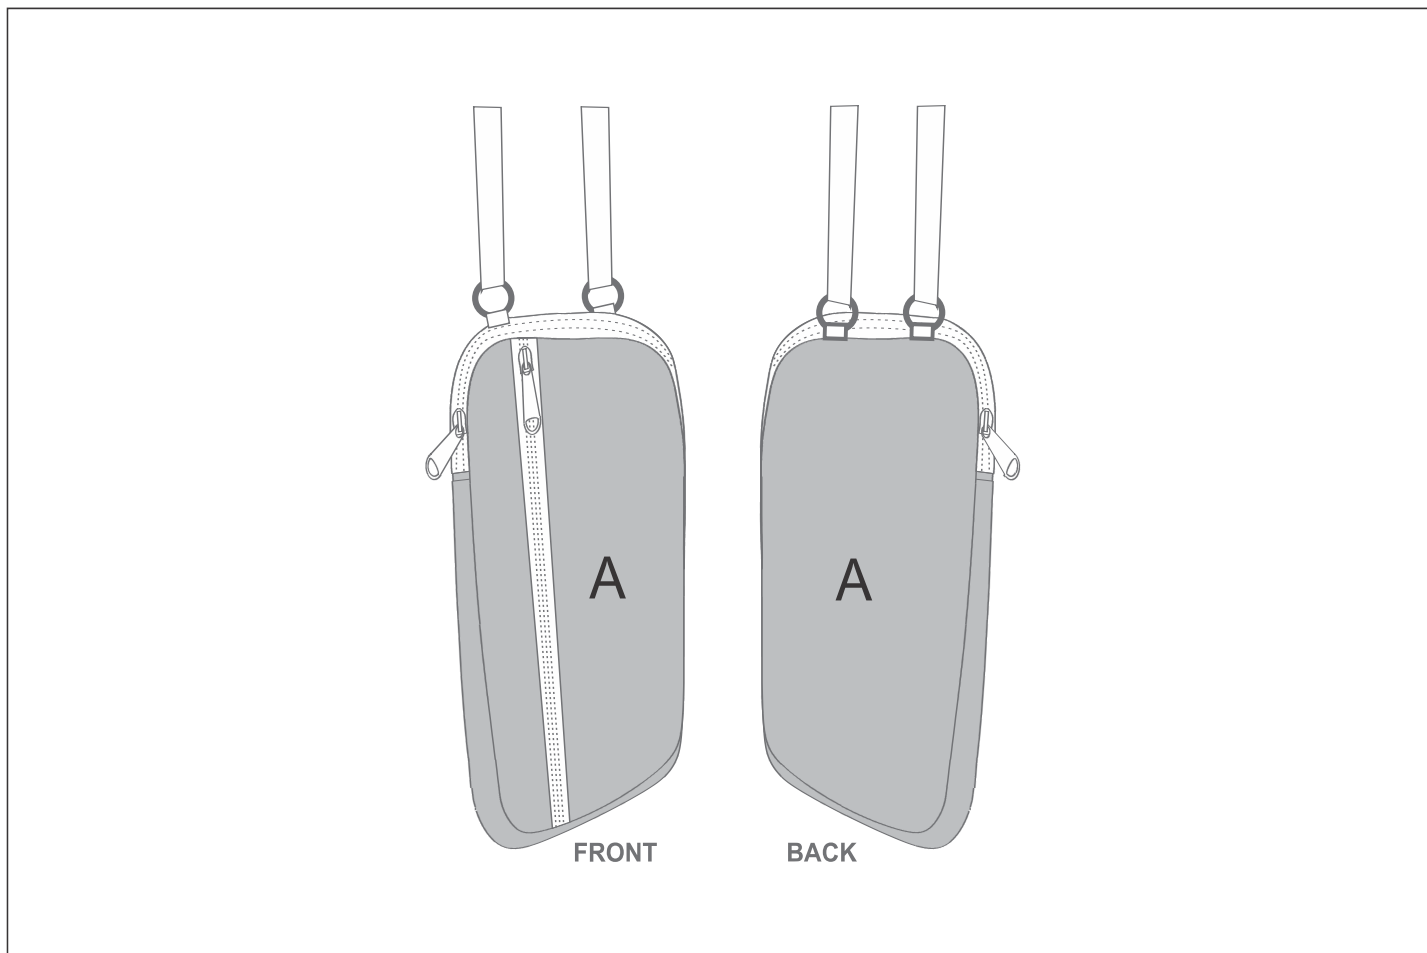

BC-HP-84-G

Hoppla Paarl Neoprene Cell Phone Pouch

Need to know:

- Includes 1-Position Sublimation (setup fees apply)

- **Please Note:** We cannot guarantee 100% logo Alignment on all Brandable Panels.

- **NB:** Please note that Neoprene material is not conducive to having predominantly white back grounds due to the print transferring nature of the fabric and process used to complete the print. We always advise to have a background colour within the design as this mitigates the chances of material blemishes and ghosting of print.

Branding Options:

Position	Branding Method (Branding Code)	No. of Colours	Dimension
A	Custom Sublimation A (CPSUB-A)	Full Colour	359mm wide x 270mm high